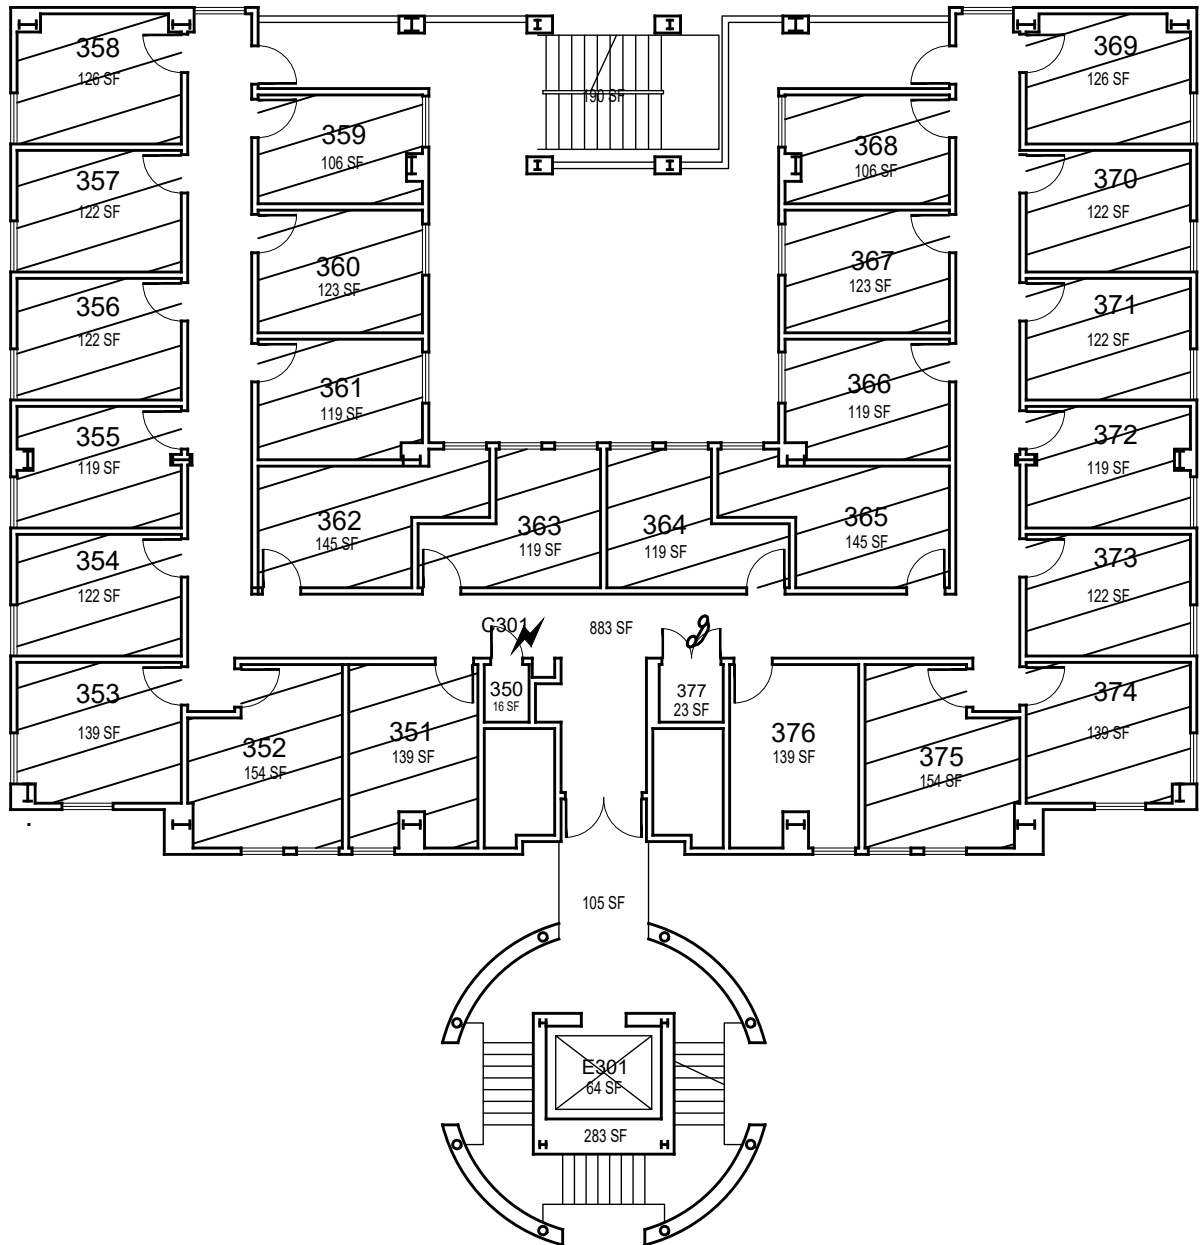

043-C: Shake Smart

043-A: KINESIOLOGY

March 2022

Kinesiology

Floor 1

FACILITIES MANAGEMENT AND DEVELOPMENT

Space Data http://afd.calpoly.edu/facilities/spacefacility/space_data.asp

1"=15'

Kinesiology
Floor 2

March 2022

1"=15'

Kinesiology

Floor 3

FACILITIES MANAGEMENT AND DEVELOPMENT

Space Data http://afd.calpoly.edu/facilities/spacefacility/space_data.asp

March 2022

1"=15'

Kinesiology

Floor 4

FACILITIES MANAGEMENT AND DEVELOPMENT

Space Data http://afd.calpoly.edu/facilities/spacefacility/space_data.asp

March 2022

1"=15'

Kinesiology