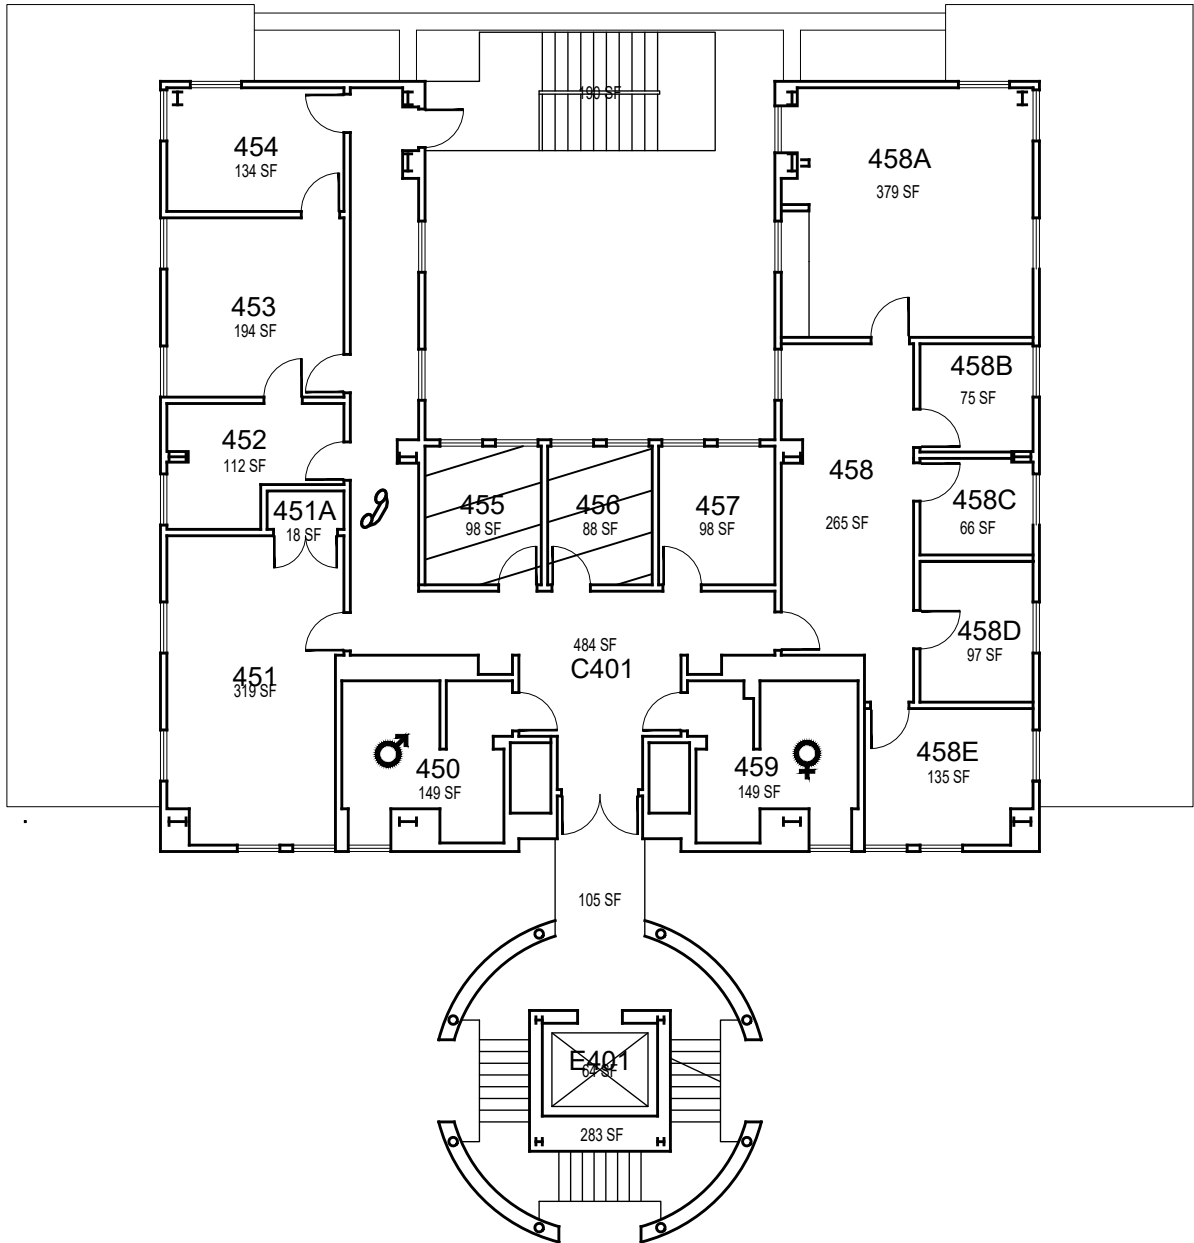

043-C: Shake Smart

043-A: KINESIOLOGY

March 2022

Kinesiology

Floor 1

FACILITIES MANAGEMENT AND DEVELOPMENT

Space Data http://afd.calpoly.edu/facilities/spacefacility/space_data.asp

1"=15'

Kinesiology
Floor 2

March 2022

1"=15'

Kinesiology

Floor 3

FACILITIES MANAGEMENT AND DEVELOPMENT

Space Data http://afd.calpoly.edu/facilities/spacefacility/space_data.asp

March 2022

1"=15'

Kinesiology

Floor 4

FACILITIES MANAGEMENT AND DEVELOPMENT

Space Data http://afd.calpoly.edu/facilities/spacefacility/space_data.asp

March 2022

1"=15'

Kinesiology