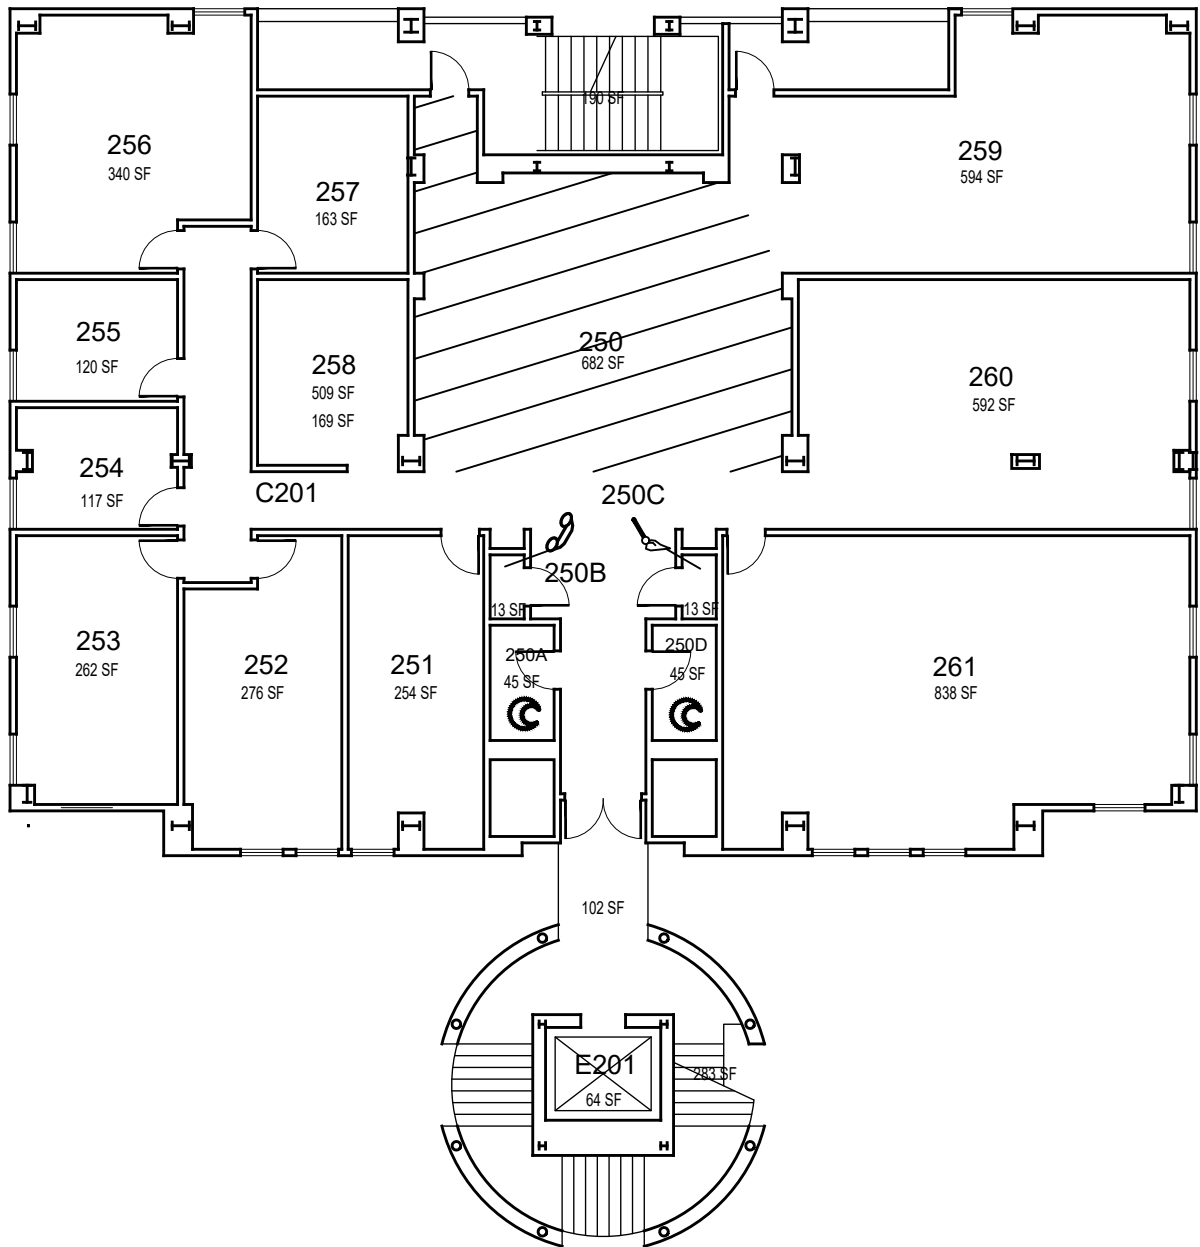

043-C: Shake Smart

043-A: KINESIOLOGY

March 2022

Kinesiology

Floor 1

FACILITIES MANAGEMENT AND DEVELOPMENT

Space Data http://afd.calpoly.edu/facilities/spacefacility/space_data.asp

1"=15'

Kinesiology
Floor 2

March 2022

1"=15'

Kinesiology

Floor 3

FACILITIES MANAGEMENT AND DEVELOPMENT

Space Data http://afd.calpoly.edu/facilities/spacefacility/space_data.asp

March 2022

1"=15'

Kinesiology

Floor 4

FACILITIES MANAGEMENT AND DEVELOPMENT

Space Data http://afd.calpoly.edu/facilities/spacefacility/space_data.asp

March 2022

1"=15'

Kinesiology