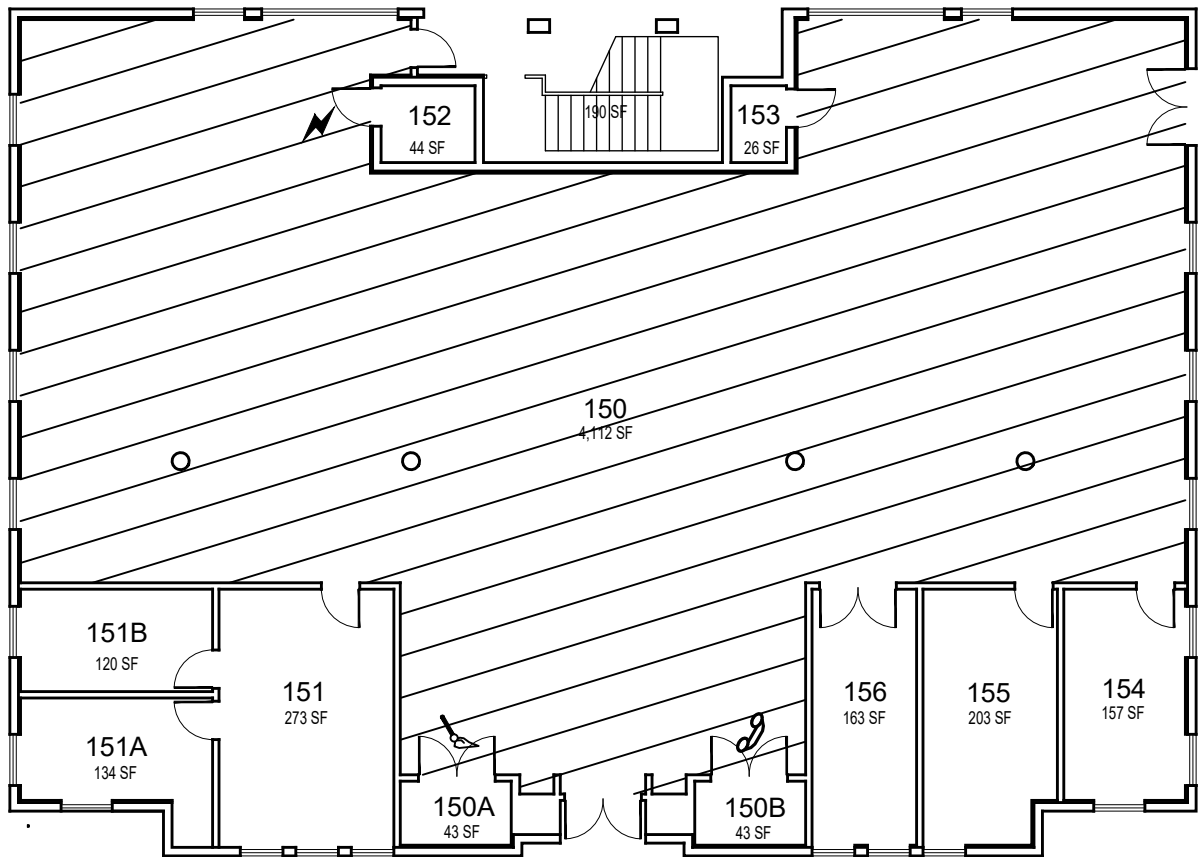

043-C: Shake Smart

043-A: KINESIOLOGY

March 2022

Kinesiology

Floor 1

FACILITIES MANAGEMENT AND DEVELOPMENT

Space Data http://afd.calpoly.edu/facilities/spacefacility/space_data.asp

1"=15'

Kinesiology
Floor 2

March 2022

1"=15'

Kinesiology

Floor 3

FACILITIES MANAGEMENT AND DEVELOPMENT

Space Data http://afd.calpoly.edu/facilities/spacefacility/space_data.asp

March 2022

1"=15'

Kinesiology

Floor 4

FACILITIES MANAGEMENT AND DEVELOPMENT

Space Data http://afd.calpoly.edu/facilities/spacefacility/space_data.asp

March 2022

1"=15'

Kinesiology